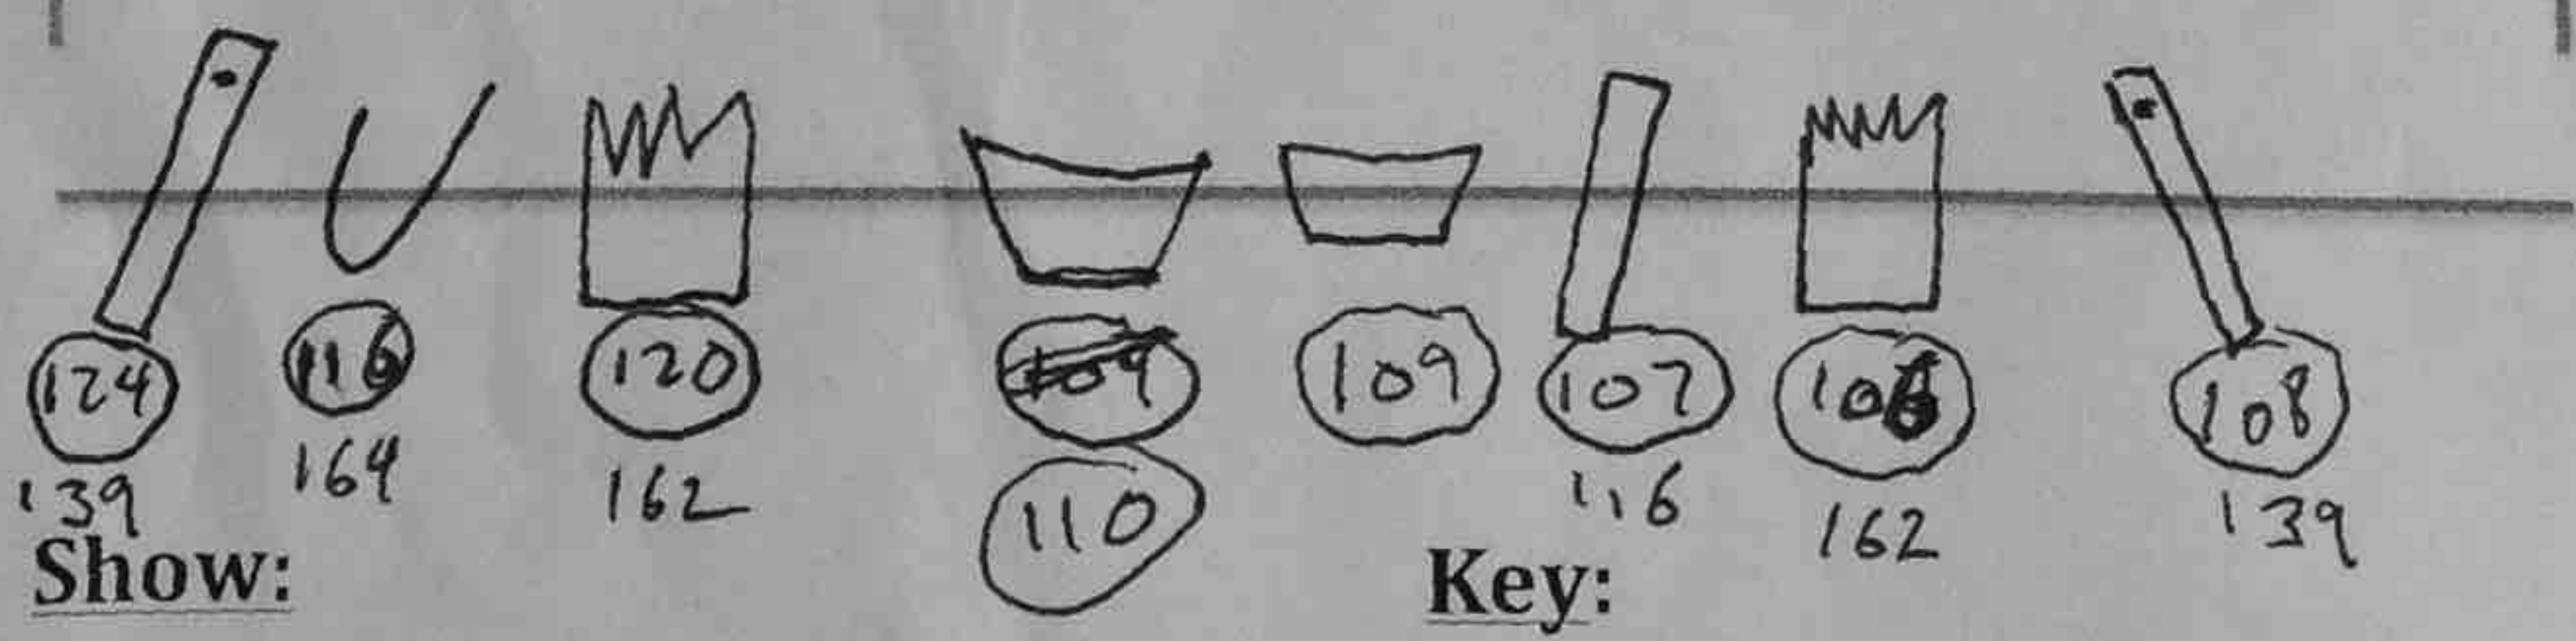

37 32
1 2

Number @ full.
Number through Number @ out. } det controls
Kendal College - The Box

121-126

Date:

Paint sockets just for frezels.

- ① Rig
- ② Check outboxes & working