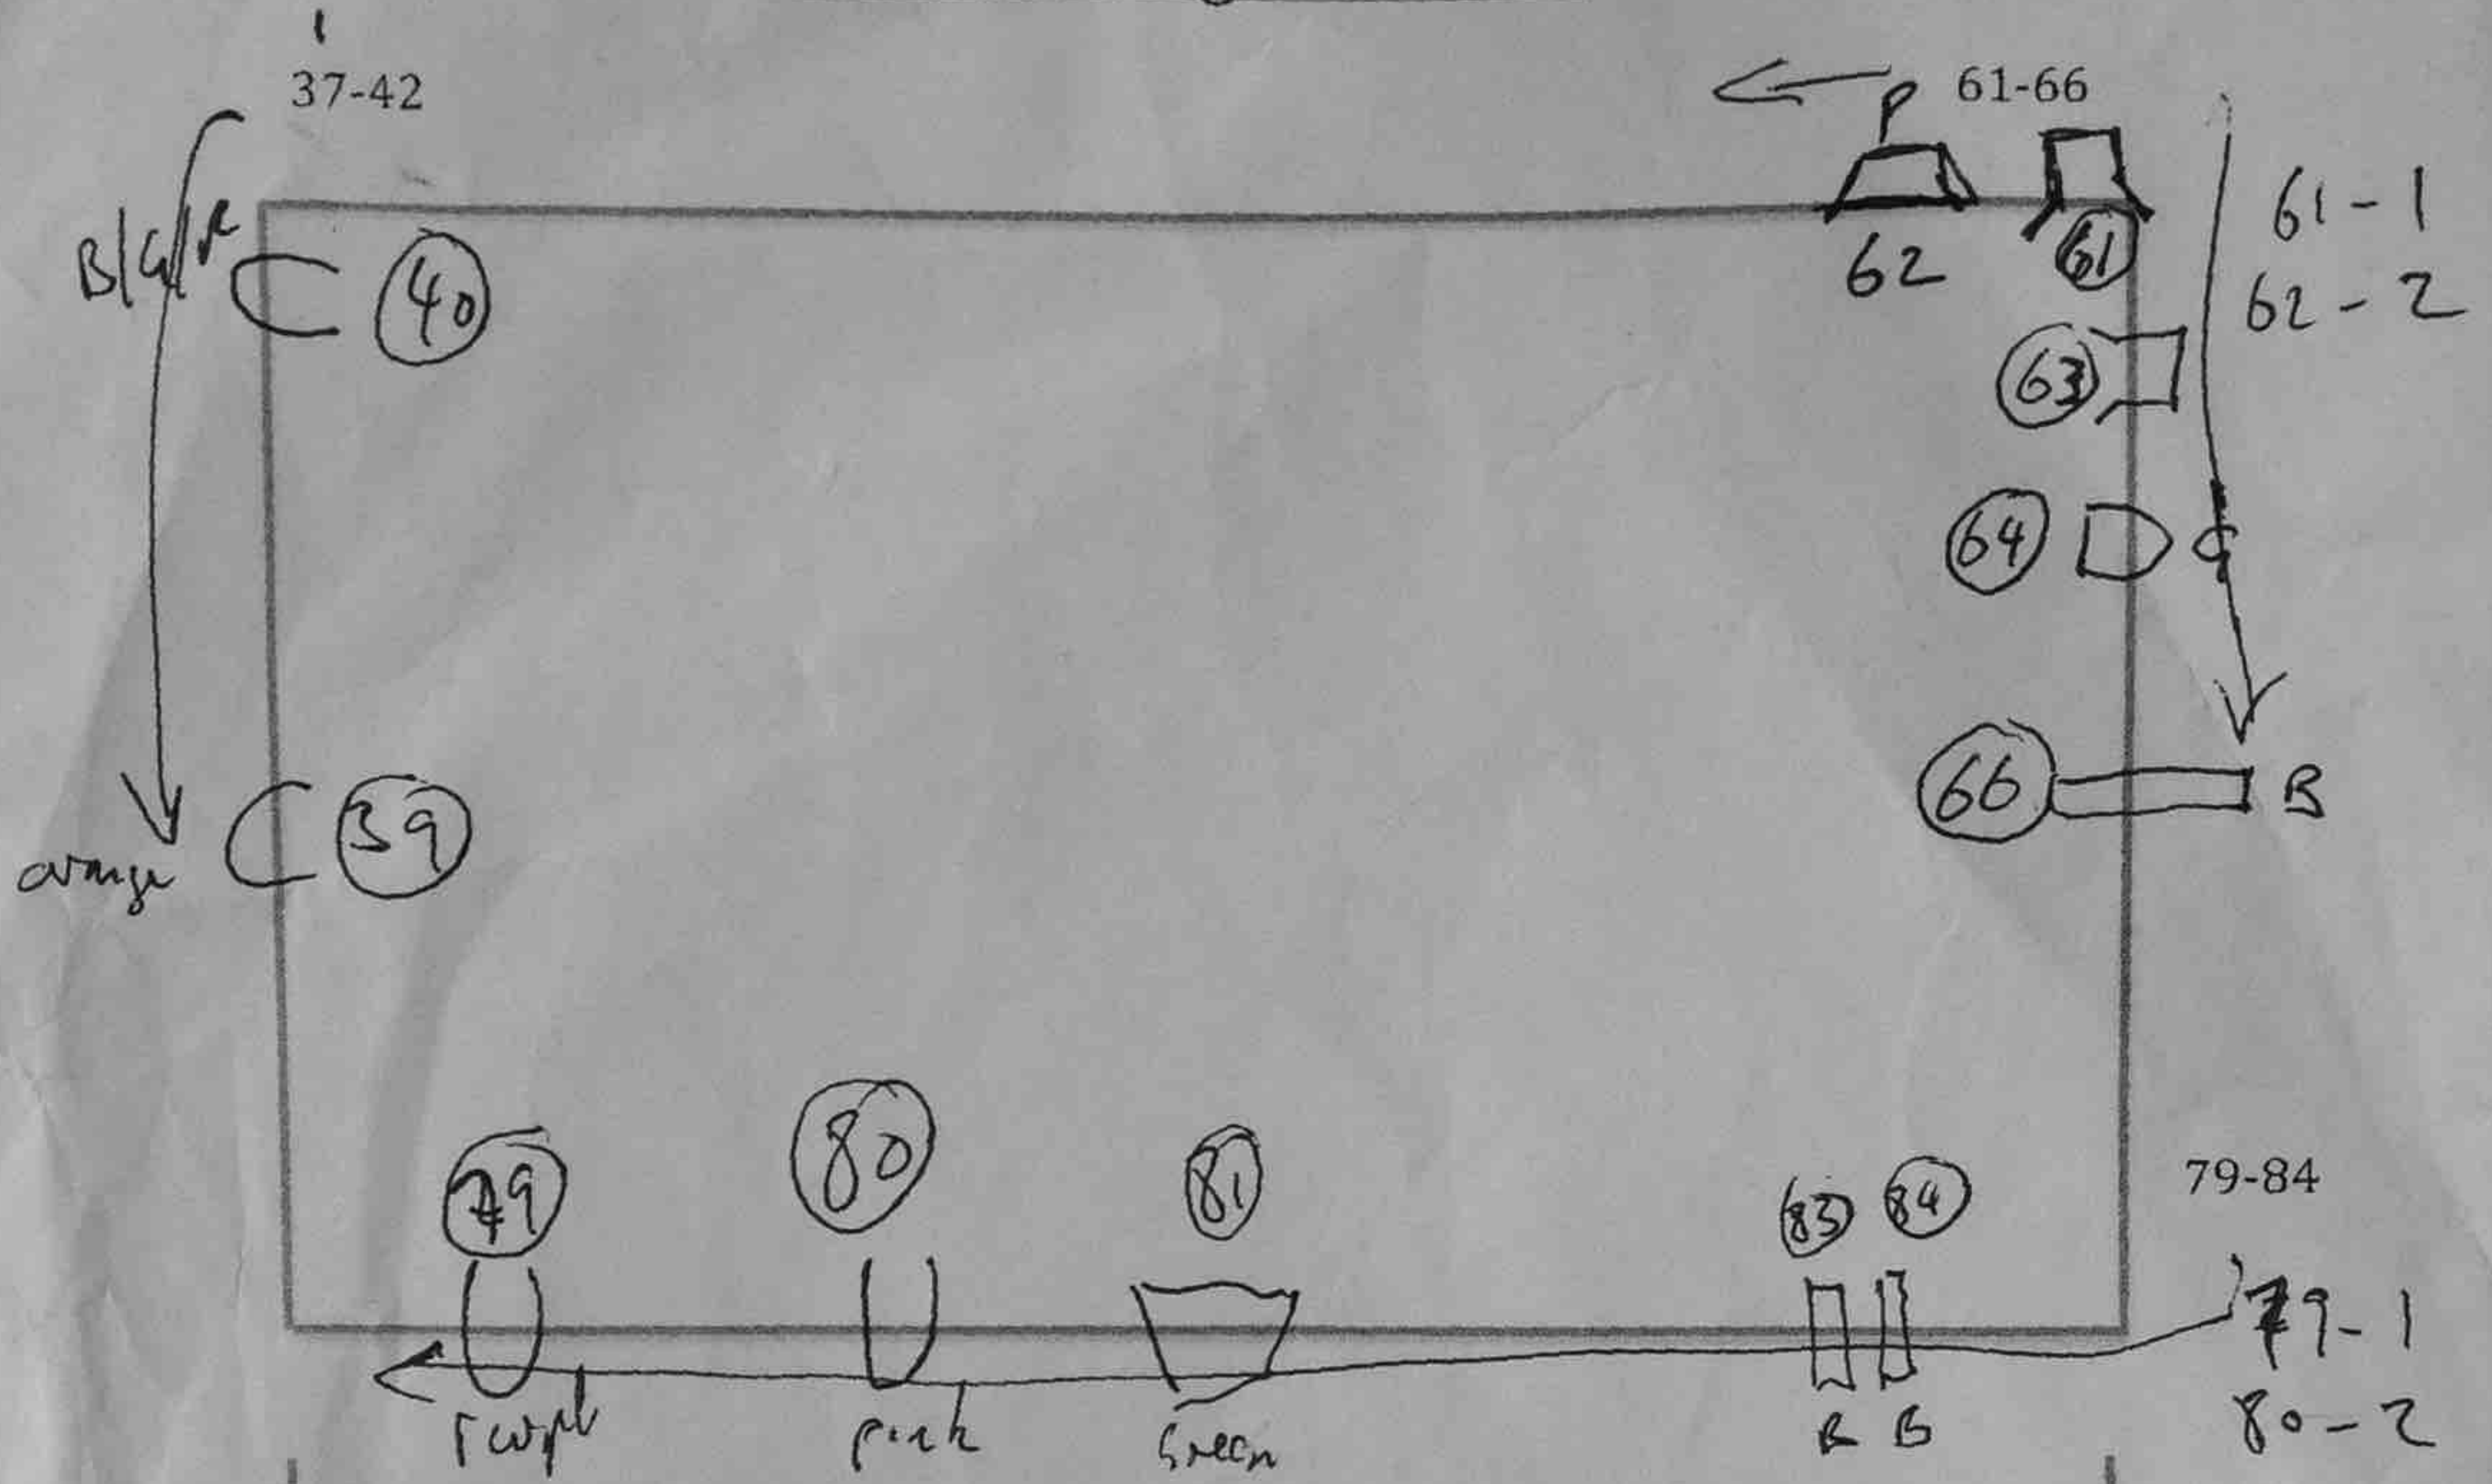

37 32
1 2

Number @ full.
Number through Number @ out. } det controls
Kendal College - The Box

121-126

Date:

Paint sockets just for frezels.

- ① Rig
- ② Check outboxes & working